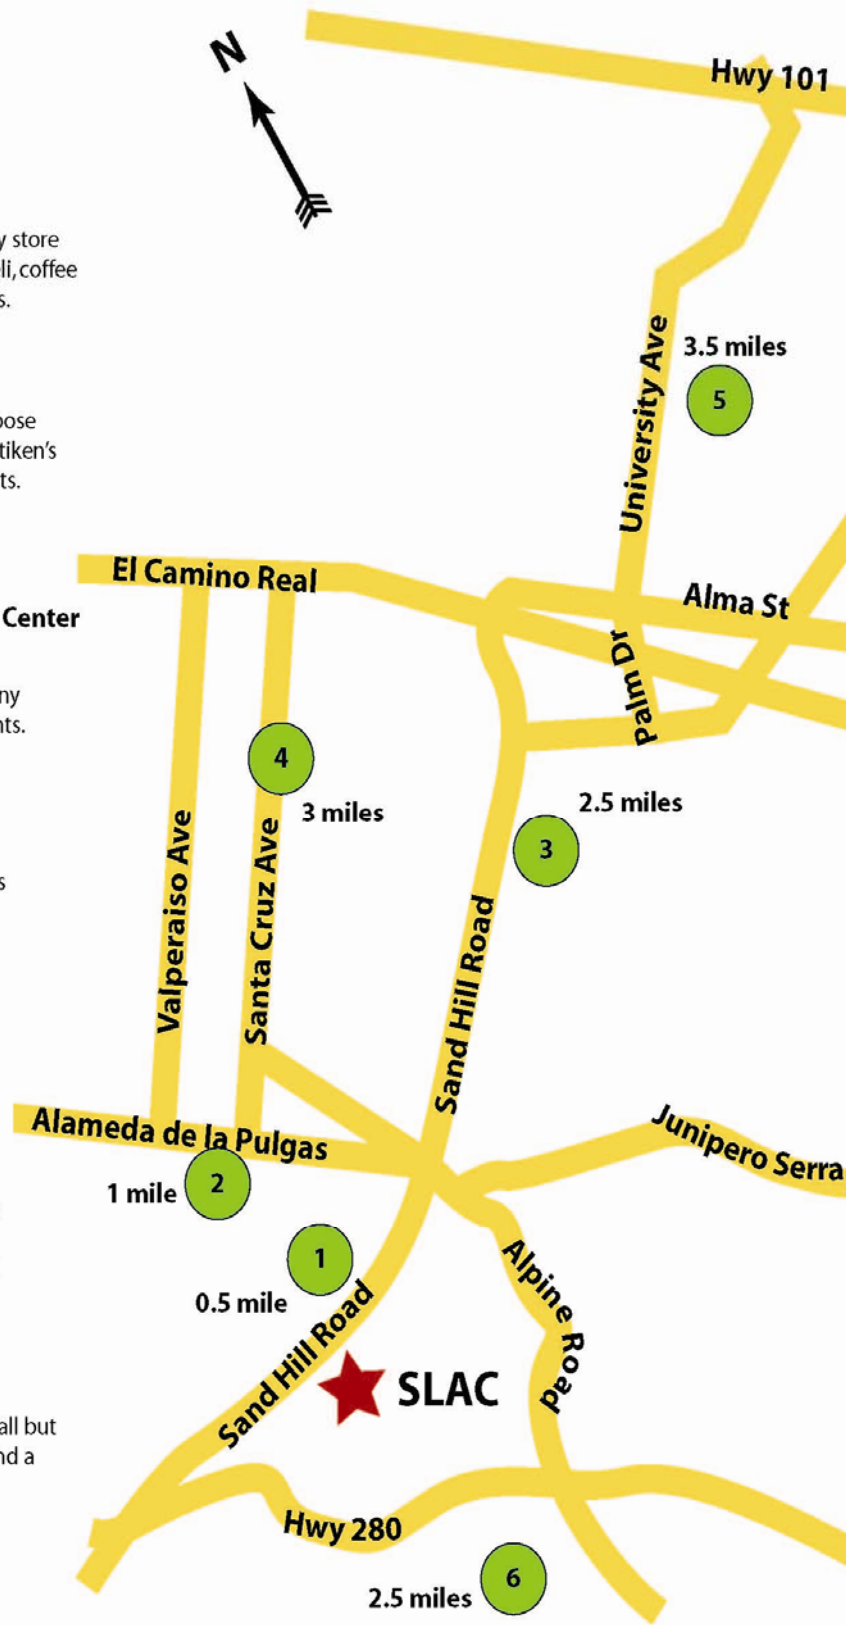

Restaurants in Palo Alto and Menlo Park

Business districts with restaurants

1 Sharon Heights

This site has a large grocery store open 24 hours, Safeway, deli, coffee shop, and other restaurants.

2 West Menlo Park

Starbuck's Coffee, Dutch Goose bar, Lulu's Mexican, and Luttiken's Deli. These are all good spots.

3 Stanford Shopping Center

This is a large, upscale shopping center. It has many coffee shops and restaurants.

4 Menlo Park

Downtown Menlo Park has many restaurants, coffee shops, and Drager's, an upscale international grocery store.

5 Palo Alto

Downtown Palo Alto is a typical college town. It has many bars, restaurants, coffee shops, and essential stores.

6 Ladera

This is a very small strip mall but it does have a good deli and a good asian lunch spot.

This is only a guide. Please call before going to the restaurants.
For more information: <http://www.yelp.com/menlo-park-ca>