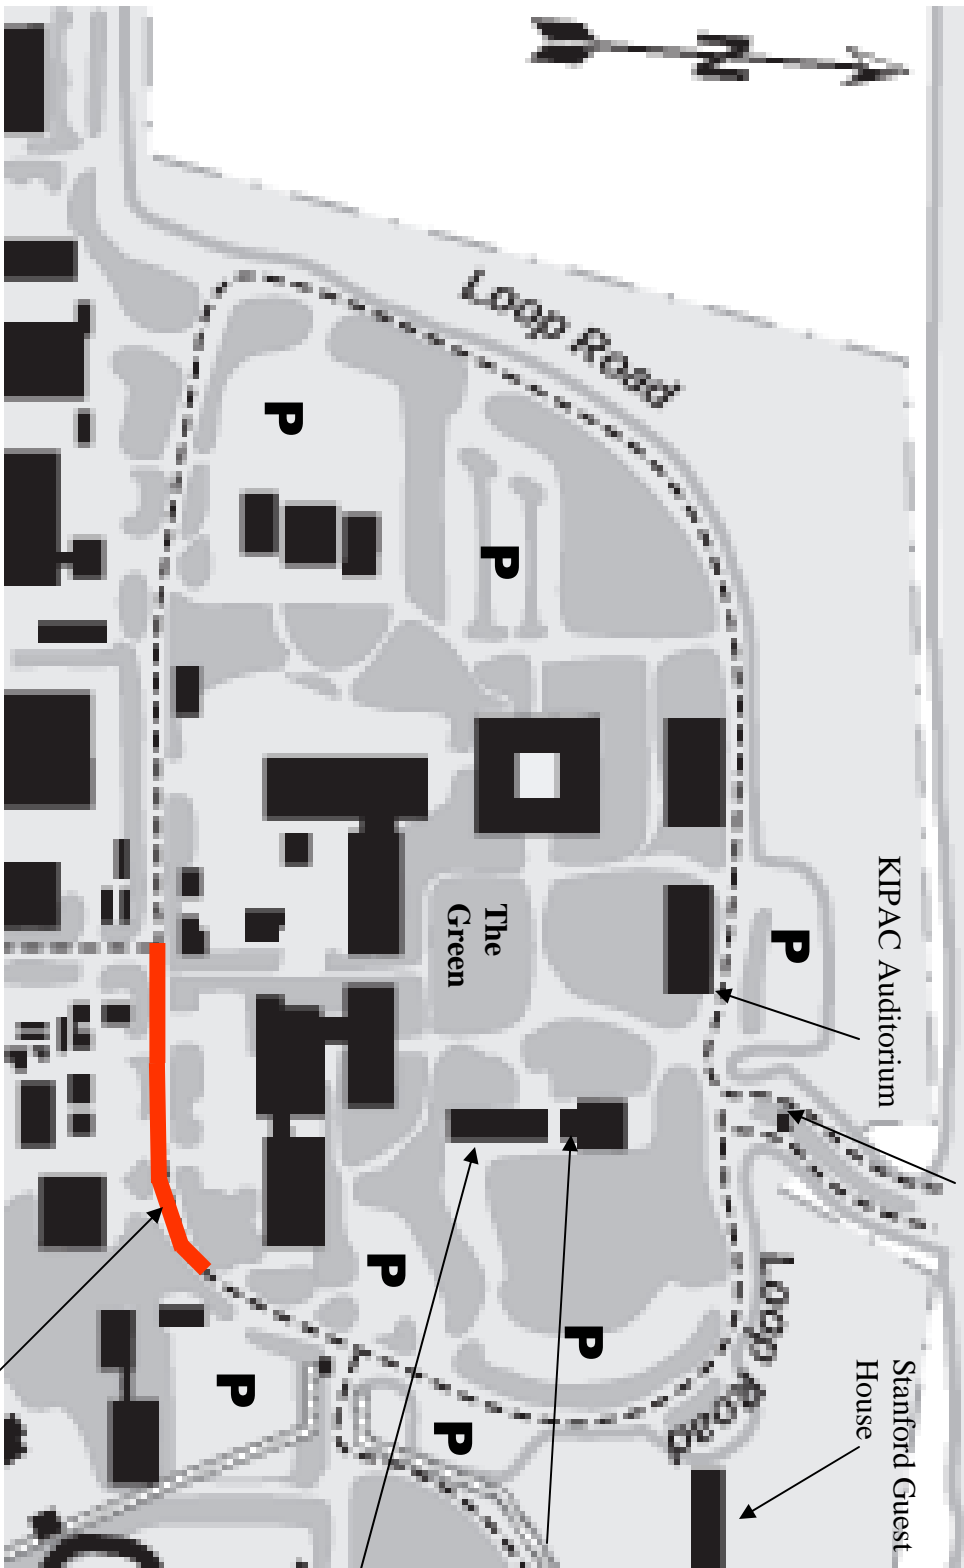

Stanford Linear Accelerator Center
2575 Sand Hill Road
Menlo Park, CA 94025

← To Interstate 280

Stanford University →

Sand Hill Road

P = Parking Lot

Road Closed

Main Gate

KIPAC Auditorium

Stanford Guest House

Loop Road

The Green

Panofsky Auditorium
(Registration at 8 am)

SLAC Linear Café
(Cafeteria)