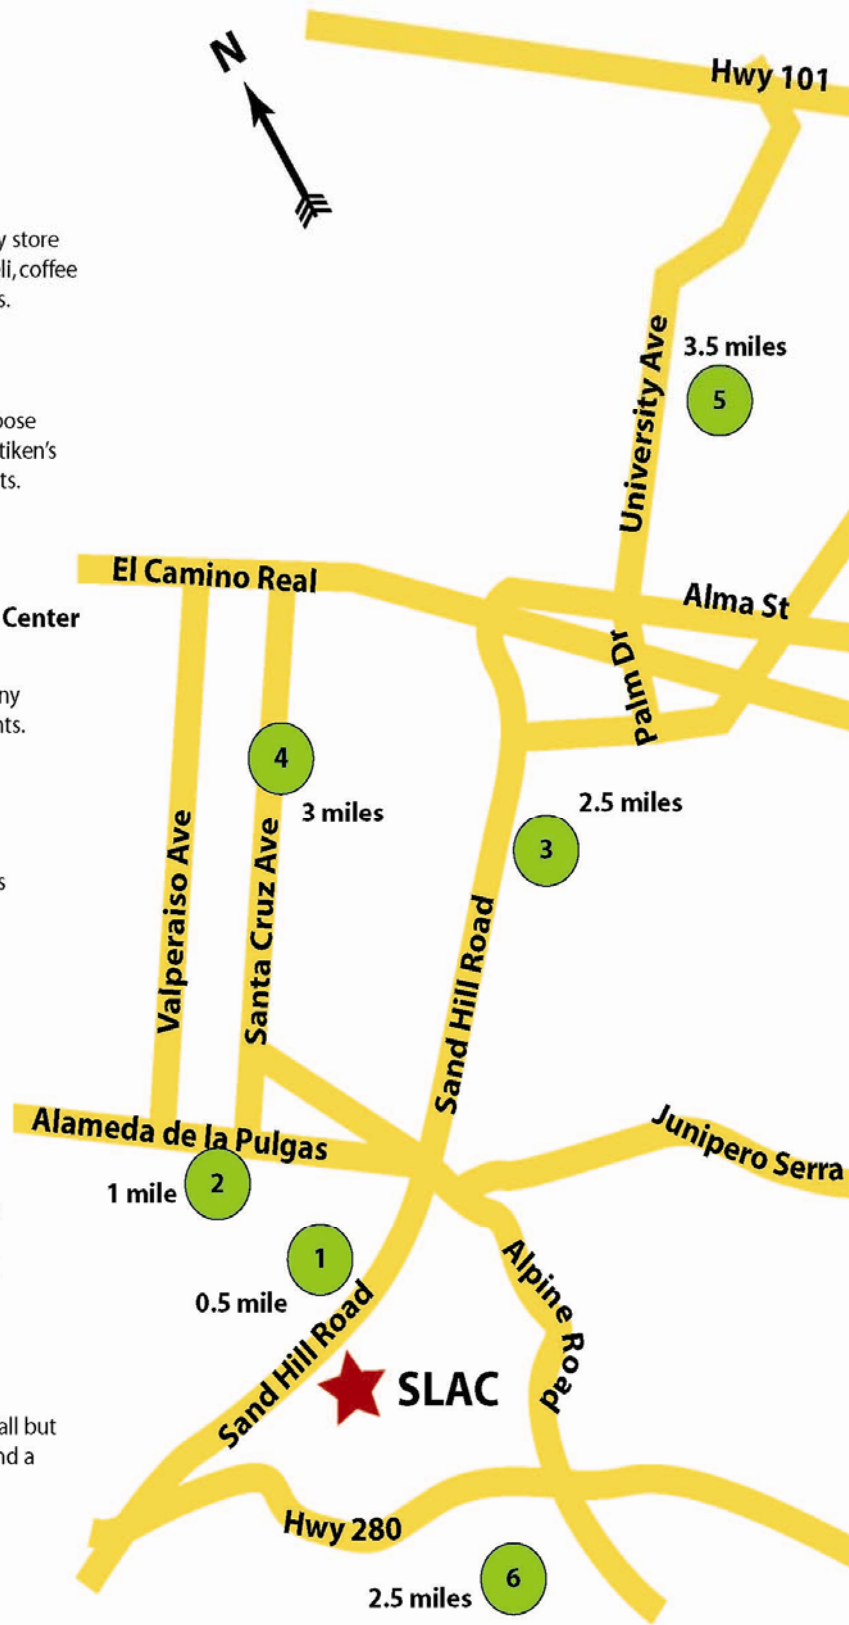

Restaurants in Palo Alto and Menlo Park

Business districts with restaurants

1 Sharon Heights

This site has a large grocery store open 24 hours, Safeway, deli, coffee shop, and other restaurants.

2 West Menlo Park

Starbuck's Coffee, Dutch Goose bar, Lulu's Mexican, and Luttiken's Deli. These are all good spots.

3 Stanford Shopping Center

This is a large, upscale shopping center. It has many coffee shops and restaurants.

4 Menlo Park

Downtown Menlo Park has many restaurants, coffee shops, and Drager's, an upscale international grocery store.

5 Palo Alto

Downtown Palo Alto is a typical college town. It has many bars, restaurants, coffee shops, and essential stores.

6 Ladera

This is a very small strip mall but it does have a good deli and a good asian lunch spot.

This is only a guide. Please call before going to the restaurants.
For more information: <http://www.yelp.com/menlo-park-ca>