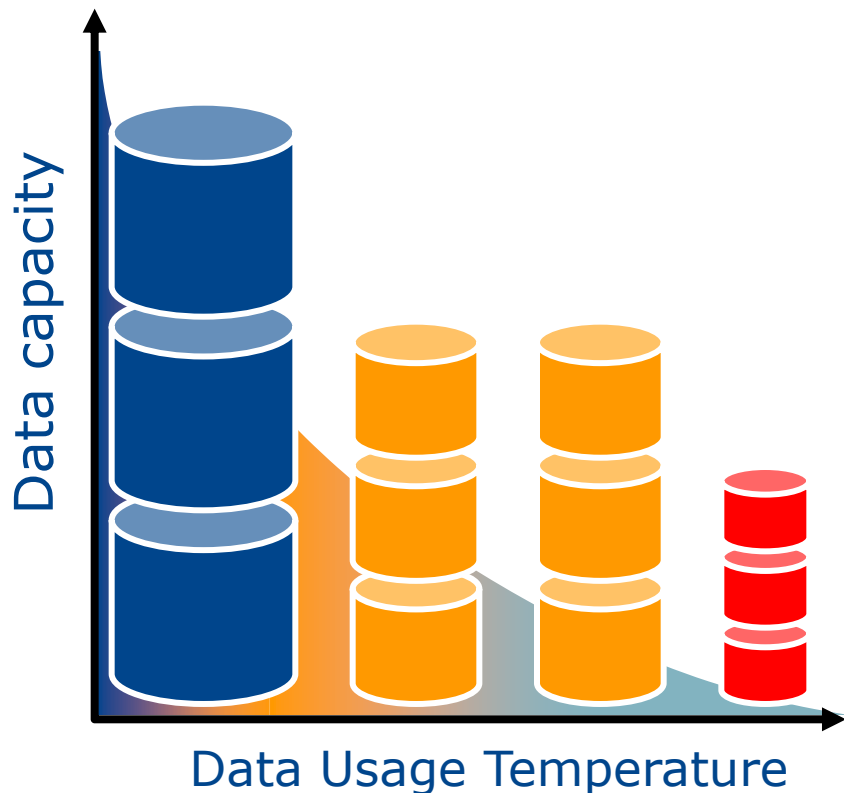

# Trends in Data Acquisition

*Want more data!  
Want it faster!*

*Appetite for data is  
outpacing Moore's Law.*

# Data Temperature Tool: Seven Day Trace

# Data Access by Usage Temperature

- < 20% of EDW data is HOT
  - Used most frequently
  - Recent data
  - Last day, week, month

- 80+% of data is warm or cold
  - Accessed infrequently
  - History – months ago
  - Deep detailed info