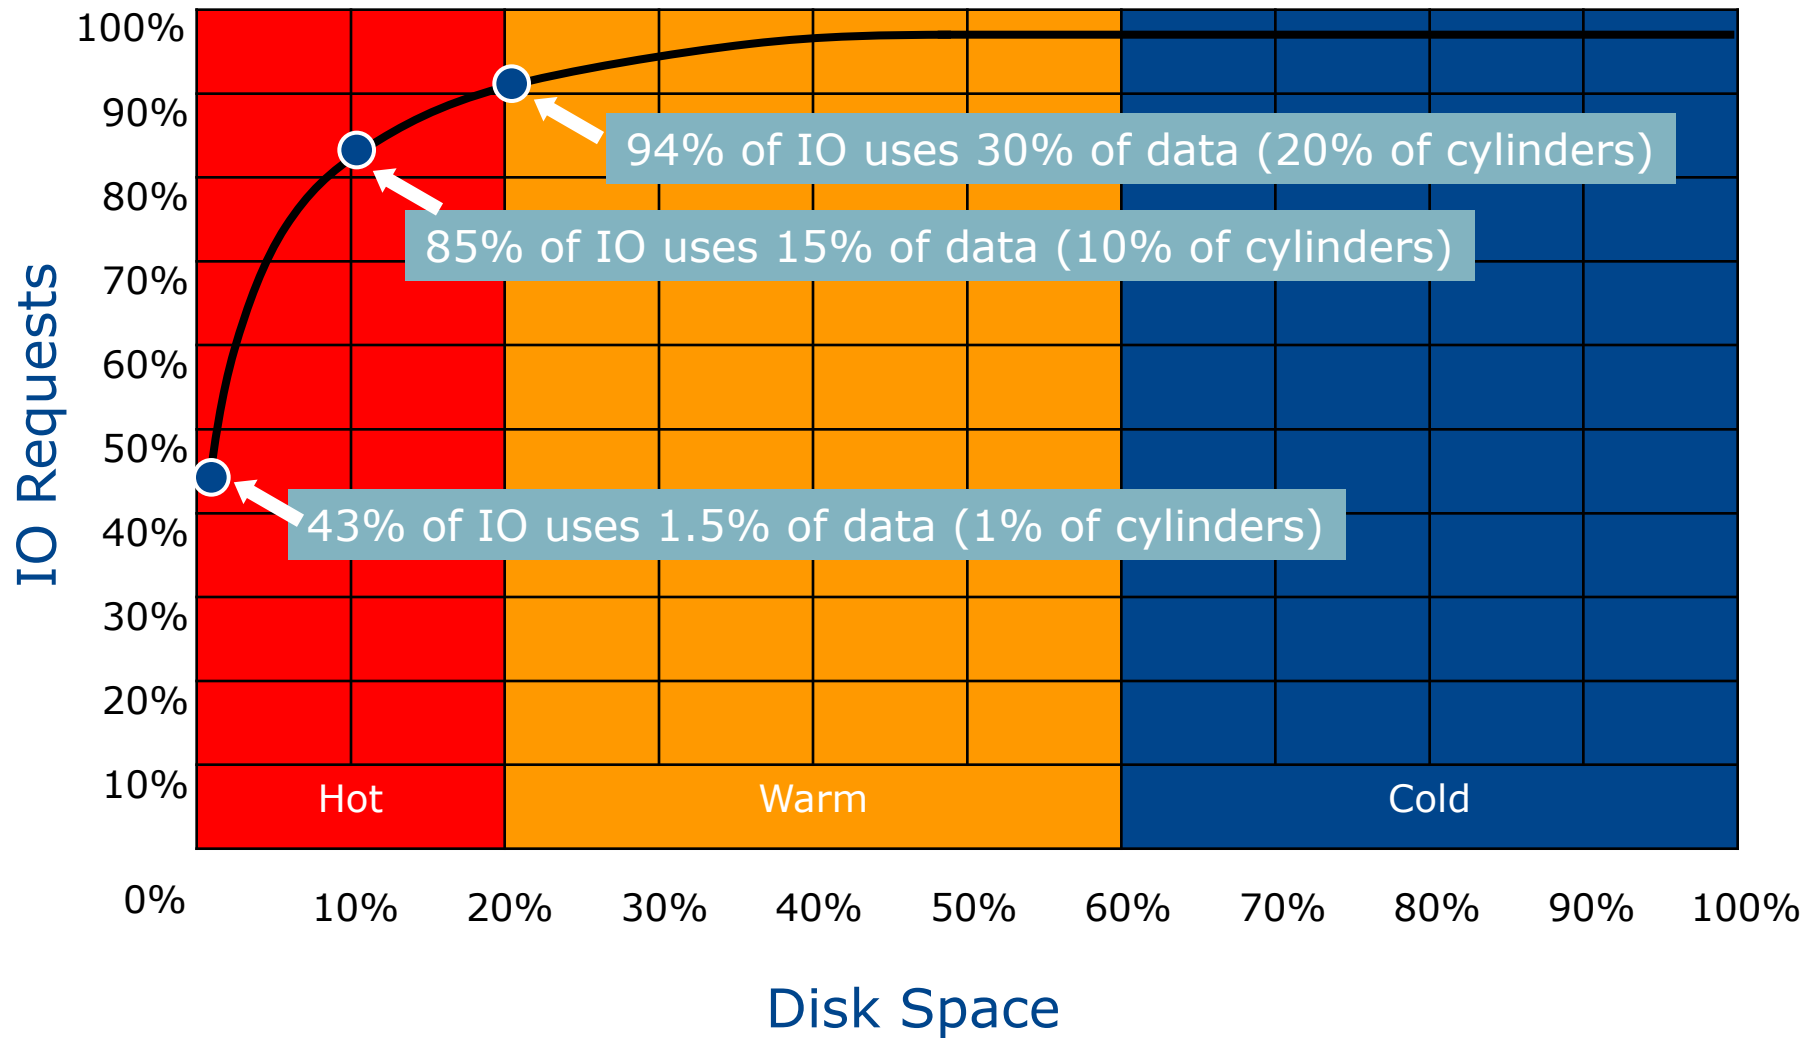

# Data Temperature Tool: Seven Day Trace

# Data Access by Usage Temperature

- < 20% of EDW data is HOT
  - Used most frequently
  - Recent data
  - Last day, week, month

- 80+% of data is warm or cold
  - Accessed infrequently
  - History – months ago
  - Deep detailed info